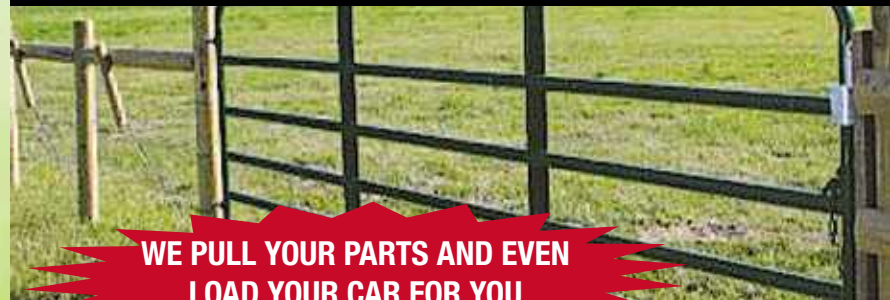

MONTANA FENCE

First Annual Do-It-Yourself Fall Blow Out Sale

NOW thru
Oct 1

MONTANA SUPER BRACES

Single \$60.00
Double \$101.00

**FIRE RESISTANT AND
LASTS A LIFETIME**

GAME FENCE

8' game fence
12" SQ Foot
500' - \$525
330' - \$471.85

6' VINYL PRIVACY

White \$16.99 FT
Sandstone \$18.99 FT

Includes Post, Panel & Cap

SELECT FARM GATES - 10% OFF

**WE PULL YOUR PARTS AND EVEN
LOAD YOUR CAR FOR YOU**

CEDAR PRIVACY FENCING

WOW!

Post Master Metal Post for Wood